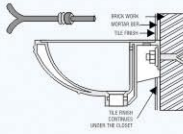

Rewa, Alto Wall hung (Soft Close)

Diamond Wall hung, Mega E.W.C.

mechanism of flushing system

L.L.C. 10 Ltrs.

Dual Flush

L.L.C. 10 Ltrs. (PVC)

WALL HUNG BASIN

As per shown in the picture, the rag bolt must be grouted into the cement/concrete wall. The bolts must be fixed to the cement/concrete wall. Allow setting & checking than install it using nut and washer.