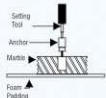

For Marble Counter tops:

1. Position the counter top upside down on foam padding to protect the surface. Mark and drill 3/6" holes 5/8" deep at the locations shown on the template.
2. Use a setting tool and hammer to secure the anchors.