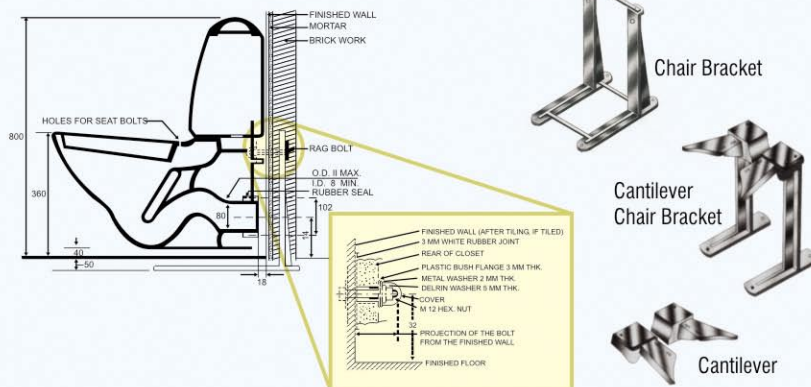

For Wood Counter tops:

1. Mark and pre-drill the wood screw holes at the locations shown on the template.
2. Waterproof any exposed areas of wood.

For Marble Counter tops:

1. Position the counter top upside down on foam padding to protect the surface. Mark and drill 3/6" holes 5/8" deep at the locations shown on the template.
2. Use a setting tool and hammer to secure the anchors.

INSTALLATION DETAILS OF WALL HUNG

Note : All products dimension may vary by 10 to 15% from the dimension given in the catalogue.

Technical Specification of vitreous sanitary ware as per IS 2556 (part I) : 1994